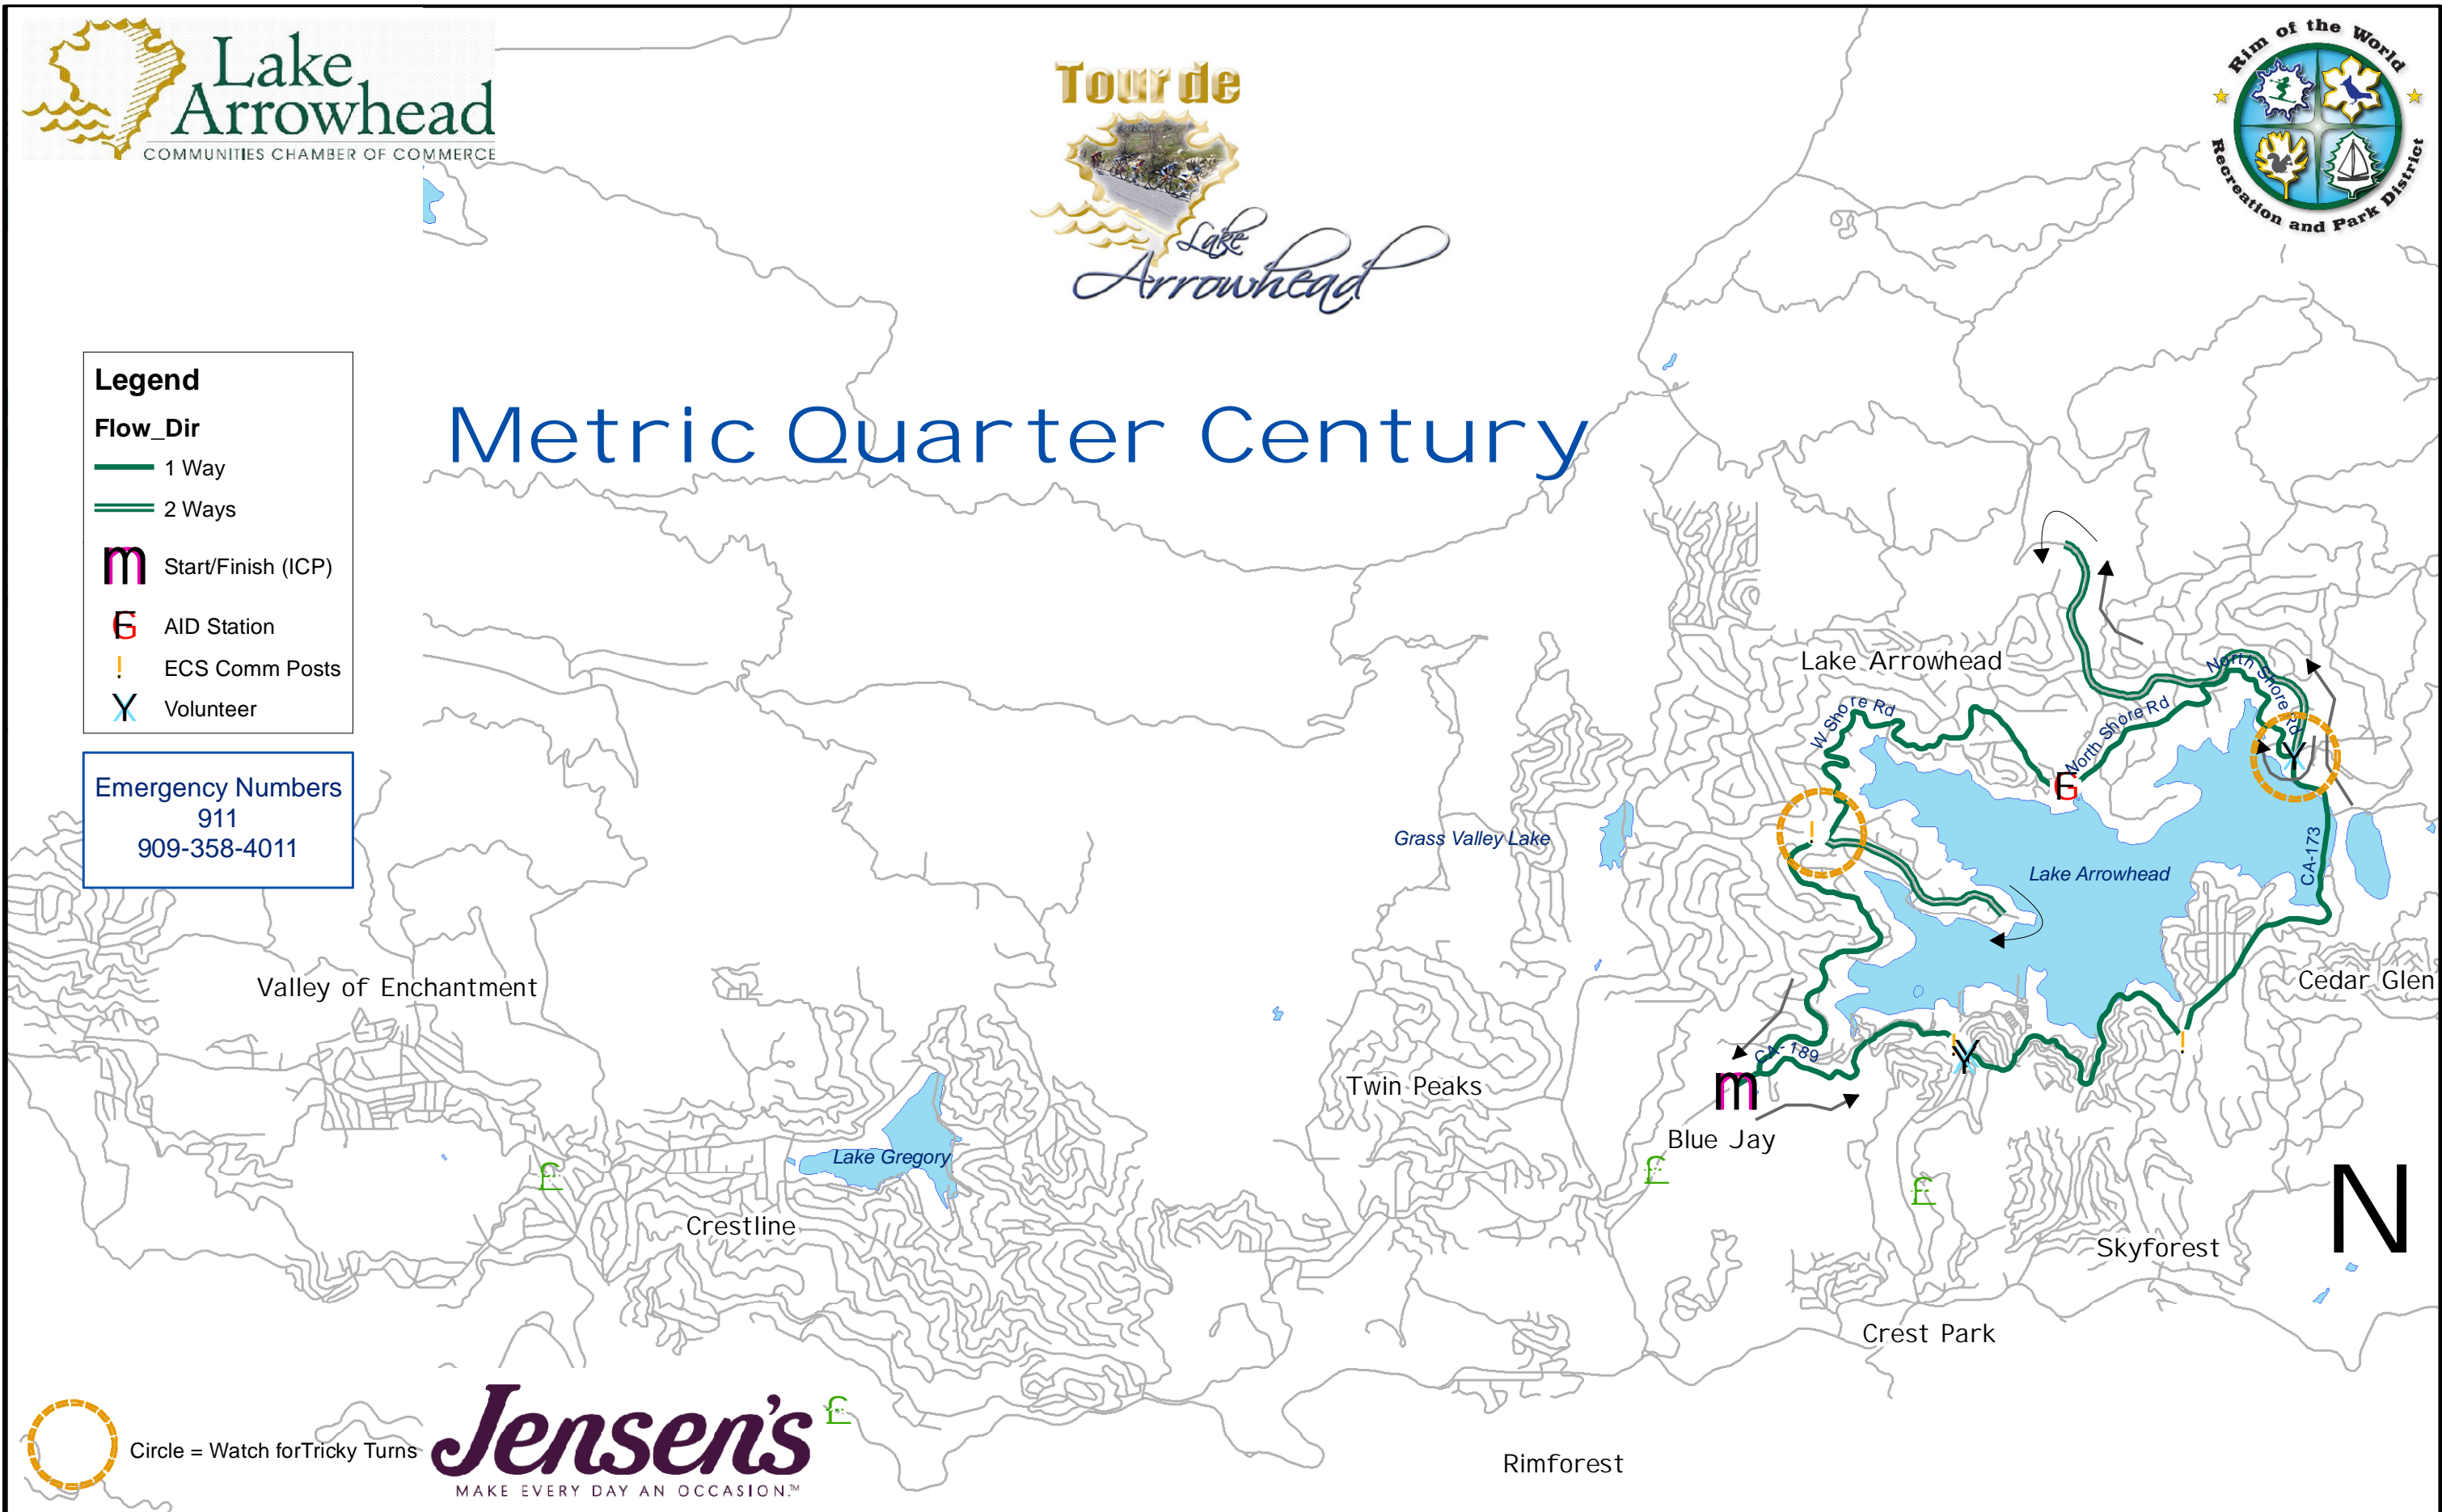

Metric Quarter Century

Legend

Flow_Dir

-  1 Way
-  2 Ways

-  Start/Finish (ICP)
-  AID Station
-  ECS Comm Posts
-  Volunteer

Emergency Numbers

911
909-358-4011

 Circle = Watch for Tricky Turns